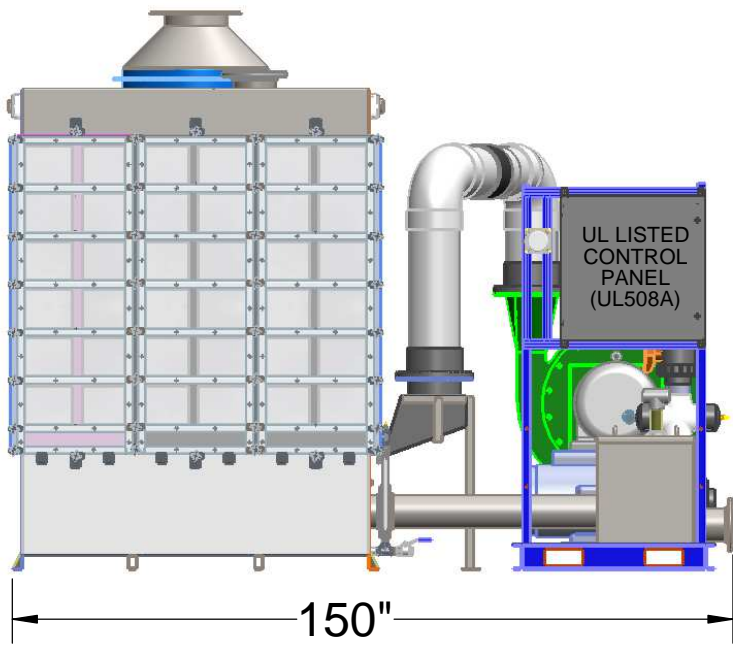

EZ-36.6SS (AIR STRIPPER ONLY)

FOR MORE SPECIFICATIONS CLICK ON:

http://www.qedenv.com/Products/Airstrippers_VOC_Removal/Air_Stripper_Specifications/

NOT TO SCALE

NOT FOR CONSTRUCTION, FOR REFERENCE ONLY

INFEEED PUMP

EZ-36.6SS

EXAMPLE OF A SKID SYSTEM WITH CONTROL PANEL, PUMPS, AND BLOWER CONTACT QED FOR INFORMATION ON ALL OPTIONS.

NOT TO SCALE

NOT FOR CONSTRUCTION, FOR REFERENCE ONLY