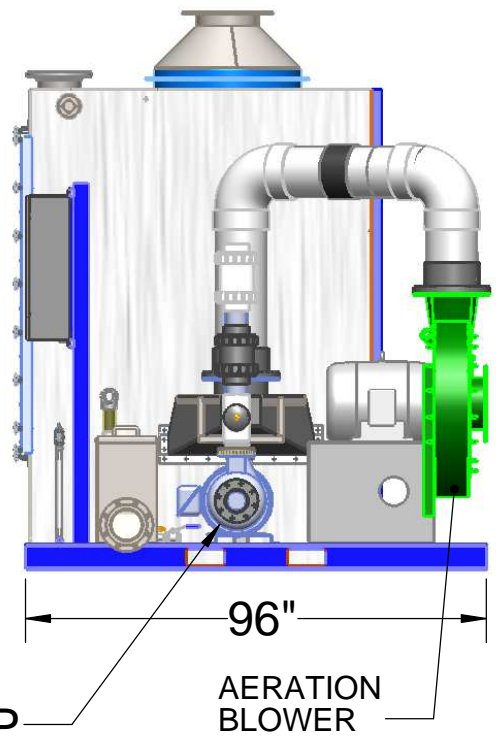

EZ-36.6SS (AIR STRIPPER ONLY)

FOR MORE SPECIFICATIONS CLICK ON:

http://www.qedenv.com/Products/Airstrippers_VOC_Removal/Air_Stripper_Specifications/

NOT TO SCALE

NOT FOR CONSTRUCTION, FOR REFERENCE ONLY

INFEEED PUMP

EZ-36.6SS

EXAMPLE OF A SKID SYSTEM WITH CONTROL PANEL, PUMPS, AND BLOWER CONTACT QED FOR INFORMATION ON ALL OPTIONS.

NOT TO SCALE

NOT FOR CONSTRUCTION, FOR REFERENCE ONLY