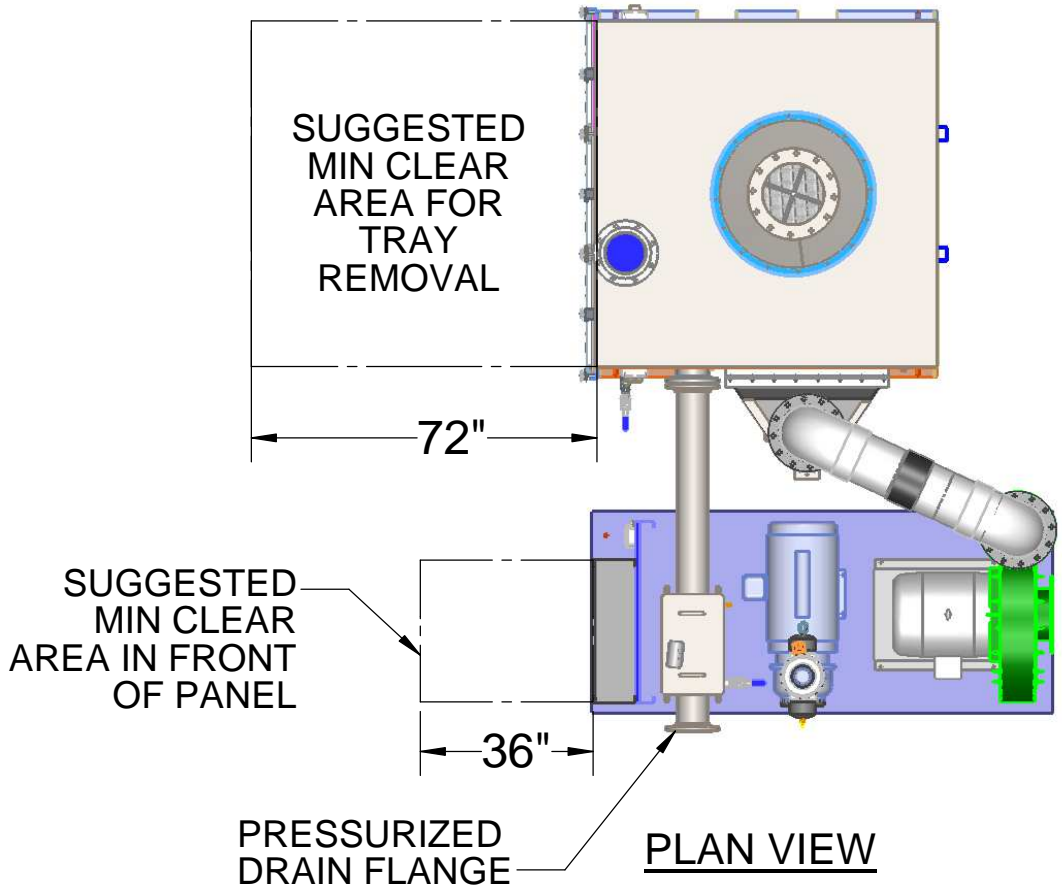

EZ-36.6SS (AIR STRIPPER ONLY)

FOR MORE SPECIFICATIONS CLICK ON:

http://www.qedenv.com/Products/Airstrippers_VOC_Removal/Air_Stripper_Specifications/

NOT TO SCALE

NOT FOR CONSTRUCTION, FOR REFERENCE ONLY

INFEEED PUMP

EZ-36.6SS

EXAMPLE OF A SKID SYSTEM WITH CONTROL PANEL, PUMPS, AND BLOWER CONTACT QED FOR INFORMATION ON ALL OPTIONS.

NOT TO SCALE

NOT FOR CONSTRUCTION, FOR REFERENCE ONLY